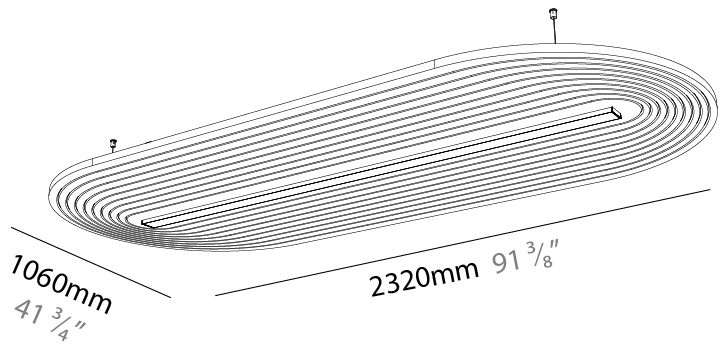

Holder Finish: [SSR / BKV / CWI / CRY / HAB / LAG / UFT / ITA / RUA / RUR / MIC / FTG / MYG / TWT / LOD / PUS / FRO / FUP / KIA / POP / BLS / SPG / MEY / GOH / GUM / CHC / COM / ABZ / JAG](#)

Accent Finish: [OPL / MPM / CMP / BKR / WHR / GCL / WWR / WWL / WDA](#)

Acoustic Finish: [SFW / CYW / SEE / SYN / MTS / PMB / TTN / CYB / STO / DPE / BES / SHB / ARE / ANE / VRD / CRF](#)

Fixture Material: [Acoustic / Aluminum / PMMA](#)

Primary Material: [Acoustic](#)

Cable Details: [2000mm/78 3/4" or 6000mm/236 1/4" Cable, - Transparent](#)

ELECTRICAL

Lamp Type: LED
Input Wattage (W): 38.7
Total Output Wattage (W): 35.5
Dimming: [Non-dimming / DALI Dimming / MATTER Dimming](#)
Driver Included: No
Driver Location: Remote
Driver Class: Class 2
Input Voltage (V): 120 - 277
Upon Request: [0 - 10V Dimming / Phase Dimming](#)

LED

Color Temperature (°K): [2700 / 3000 / 3500 / 4000](#)
Max. Delivered Lumen (lm): Max 5540
Nominal Lumen (lm): Max 6420
CRI: >90 CRI
Lamp Life (hrs): 50000

OPTICAL

RATINGS AND CERTIFICATIONS

Certified By: Certified for North American Standards

IP Rating: [IP20](#) © 2026, T 1800-388-3382, F 416-247-9319, www.zaneen.com

Available for International specifications by adding 'INT' at the end of the existing Model #. For assistance on 'custom' specifications, contact zteam@zaneen.com. In a constant effort to supply the best product, we reserve the right to change specifications or materials without notice. The most recent specification sheets are found at zaneen.com