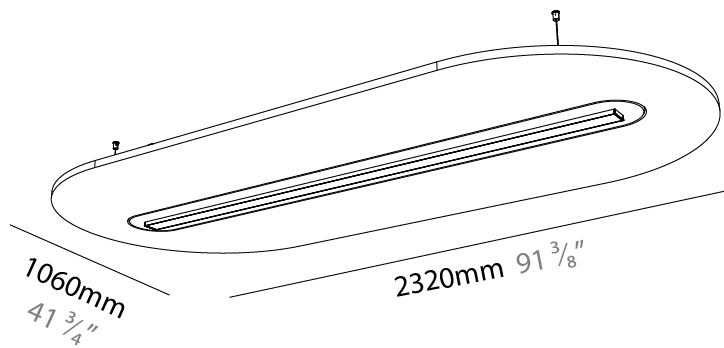

Holder Finish: [SSR / BKV / CWI / CRY / HAB / LAG / UFT / ITA / RUA / RUR / MIC / FTG / MYG / TWT / LOD / PUS / FRO / FUP / KIA / POP / BLS / SPG / MEY / GOH / GUM / CHC / COM / ABZ / JAG](#)

Accent Finish: [OPL / MPM / CMP / BKR / WHR / GCL / WWR / WWL / WDA](#)
Acoustic Finish: [SFW / CYW / SEE / SYN / MTS / PMB / TTN / CYB / STO / DPE / BES / SHB / ARE / ANE / VRD / CRF](#)

Fixture Material: [Acoustic / Aluminum / PMMA](#)

Primary Material: [Acoustic](#)

Cable Details: [2000mm/78 3/4" or 6000mm/236 1/4" Cable, - Transparent](#)

ELECTRICAL

Lamp Type: [LED](#)
Input Wattage (W): [38.7](#)
Total Output Wattage (W): [35.5](#)
Dimming: [Non-dimming / DALI Dimming / MATTER Dimming](#)
Driver Included: [No](#)
Driver Location: [Remote](#)
Driver Class: [Class 2](#)
Input Voltage (V): [120 - 277](#)
Upon Request: [0 - 10V Dimming / Phase Dimming](#)

LED

Color Temperature (°K): [2700 / 3000 / 3500 / 4000](#)
Max. Delivered Lumen (lm): [Max 5540](#)
Nominal Lumen (lm): [Max 6420](#)
CRI: [>90 CRI](#)
Lamp Life (hrs): [50000](#)

OPTICAL

RATINGS AND CERTIFICATIONS

Certified By: [Certified for North American Standards](#)

© 2026, T 1800-388-3382, F 416-247-9319, www.zaneen.com

Available for International specifications by adding 'INT' at the end of the existing Model #. For assistance on 'custom' specifications, contact zteam@zaneen.com. In a constant effort to supply the best product, we reserve the right to change specifications or materials without notice. The most recent specification sheets are found at zaneen.com