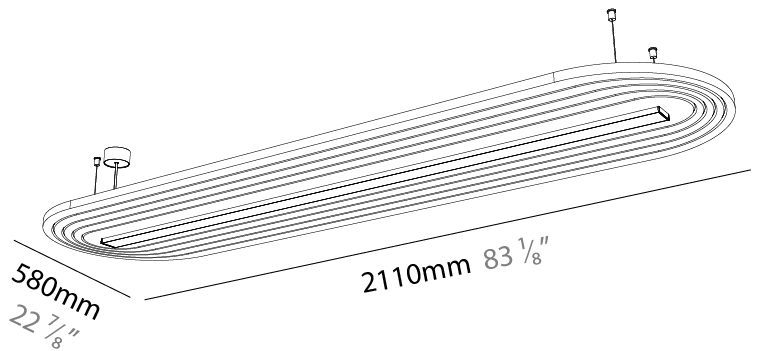

Diffuser: [PMMA - Opal / Clear / Microprism / Clear Microprism / Wallwash Double Asymmetric / Glare Control / Black Raster / Black Raster / Wallwash Left / Wallwash Right](#)

Fixture Finish: [SSR / BKV / CWI / CRY / HAB / UFT / ITA / RUA / FTG / MYG / LOD / PUS / FRO / FUP / KIA / POP / BLS / SPG / MEY / GOH / CHC / COM / ABZ / JAG / OBR / MOS / ROR](#)

Holder Finish: [SSR / BKV / CWI / CRY / HAB / LAG / UFT / ITA / RUA / RUR / MIC / FTG / MYG / TWT / LOD / PUS / FRO / FUP / KIA / POP / BLS / SPG / MEY / GOH / GUM / CHC / COM / ABZ / JAG](#)

Accent Finish: [OPL / MPM / CMP / BKR / WHR / GCL / WWR / WWL / WDA](#)

Acoustic Finish: [SFW / CYW / SEE / SYN / MTS / PMB / TTN / CYB / STO / DPE / BES / SHB / ARE / ANE / VRD / CRF](#)

Fixture Material: [Acoustic / Aluminum / PMMA](#)

Primary Material: [Acoustic](#)

Cable Details: [2000mm/78 3/4" or 6000mm/236 1/4" Cable, - Transparent](#)

ELECTRICAL

Lamp Type: LED
Input Wattage (W): 38.7
Total Output Wattage (W): 42.7
Dimming: [Non-dimming / DALI Dimming / MATTER Dimming](#)
Driver Included: No
Driver Location: Remote
Driver Class: Class 2
Input Voltage (V): 120 - 277
Upon Request: [0 - 10V Dimming / Phase Dimming](#)

LED

Color Temperature (°K): [2700 / 3000 / 3500 / 4000](#)
Max. Delivered Lumen (lm): Max 5540
Nominal Lumen (lm): Max 6420
CRI: >90 CRI
Lamp Life (hrs): 50000

OPTICAL

RATINGS AND CERTIFICATIONS

Certified By: Certified for North American Standards
IP rating: IP20