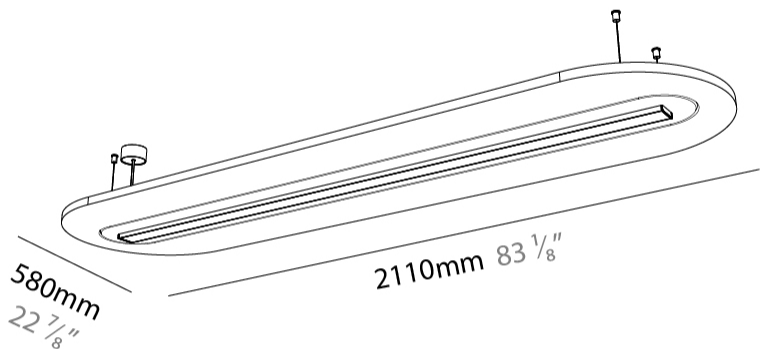

Diffuser: [PMMA - Opal / Clear / Microprism / Clear Microprism / Wallwash Double Asymmetric / Glare Control / Black Raster / Black Raster / Wallwash Left / Wallwash Right](#)

Fixture Finish: [SSR / BKV / CWI / CRY / HAB / UFT / ITA / RUA / FTG / MYG / LOD / PUS / FRO / FUP / KIA / POP / BLS / SPG / MEY / GOH / CHC / COM / ABZ / JAG / OBR / MOS / ROR](#)

Holder Finish: [SSR / BKV / CWI / CRY / HAB / LAG / UFT / ITA / RUA / RUR / MIC / FTG / MYG / TWT / LOD / PUS / FRO / FUP / KIA / POP / BLS / SPG / MEY / GOH / GUM / CHC / COM / ABZ / JAG](#)

Accent Finish: [OPL / MPM / CMP / BKR / WHR / GCL / WWR / WWL / WDA](#)

Acoustic Finish: [SFW / CYW / SEE / SYN / MTS / PMB / TTN / CYB / STO / DPE / BES / SHB / ARE / ANE / VRD / CRF](#)

Fixture Material: [Acoustic / Aluminum / PMMA](#)

Primary Material: [Acoustic](#)

Cable Details: [2000mm/78 3/4" or 6000mm/236 1/4" Cable, - Transparent](#)

ELECTRICAL

Lamp Type: LED
Input Wattage (W): 38.7
Total Output Wattage (W): 35.5
Dimming: [Non-dimming / DALI Dimming / MATTER Dimming](#)
Driver Included: No
Driver Location: Remote
Driver Class: Class 2
Input Voltage (V): 120 - 277
Upon Request: [0 - 10V Dimming / Phase Dimming](#)

LED

Color Temperature (°K): [2700 / 3000 / 3500 / 4000](#)
Max. Delivered Lumen (lm): Max 5540
Nominal Lumen (lm): Max 6420
CRI: >90 CRI
Lamp Life (hrs): 50000

OPTICAL

RATINGS AND CERTIFICATIONS

Certified By: Certified for North American Standards
IP rating: IP20