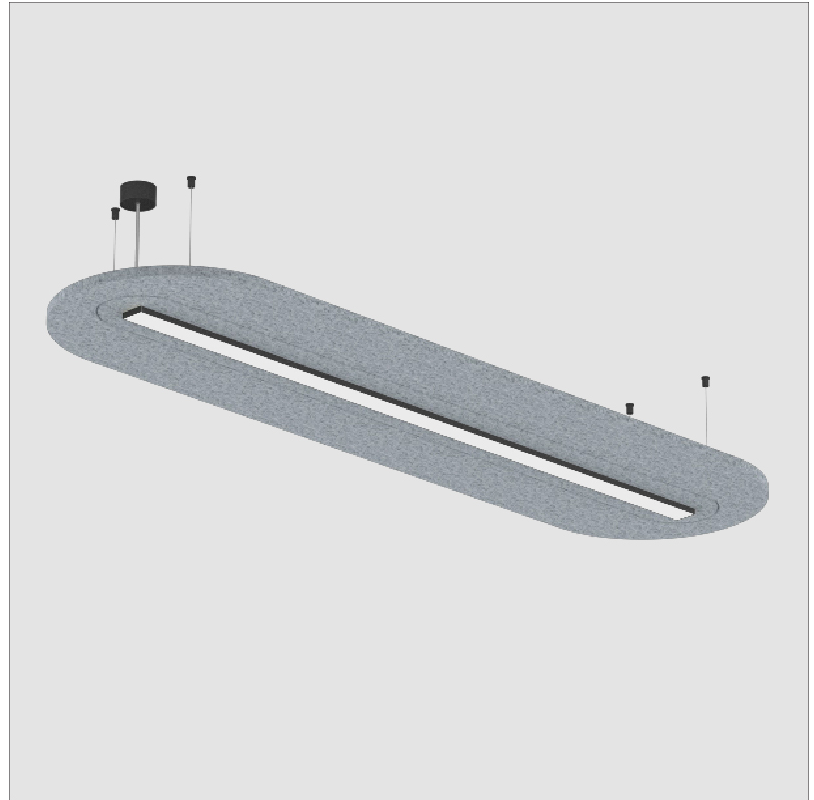

Diffuser: [PMMA - Opal / Clear / Microprism / Clear Microprism / Wallwash Double Asymmetric / Glare Control / Black Raster / Black Raster / Wallwash Left / Wallwash Right](#)

Fixture Finish: [SSR / BKV / CWI / CRY / HAB / UFT / ITA / RUA / FTG / MYG / LOD / PUS / FRO / FUP / KIA / POP / BLS / SPG / MEY / GOH / CHC / COM / ABZ / JAG / OBR / MOS / ROR](#)

Holder Finish: [SSR / BKV / CWI / CRY / HAB / LAG / UFT / ITA / RUA / RUR / MIC / FTG / MYG / TWT / LOD / PUS / FRO / FUP / KIA / POP / BLS / SPG / MEY / GOH / GUM / CHC / COM / ABZ / JAG](#)

Accent Finish: [OPL / MPM / CMP / BKR / WHR / GCL / WWR / WWL / WDA](#)

Acoustic Finish: [SFW / CYW / SEE / SYN / MTS / PMB / TTN / CYB / STO / DPE / BES / SHB / ARE / ANE / VRD / CRF](#)

Fixture Material: [Acoustic / Aluminum / PMMA](#)

Primary Material: [Acoustic](#)

Cable Details: [2000mm/78 3/4" or 6000mm/236 1/4" Cable, - Transparent](#)

ELECTRICAL

Lamp Type: LED
Input Wattage (W): 38.7
Total Output Wattage (W): 35.5
Dimming: [Non-dimming / DALI Dimming / MATTER Dimming](#)
Driver Included: No
Driver Location: Remote
Driver Class: Class 2
Input Voltage (V): 120 - 277
Upon Request: [0 - 10V Dimming / Phase Dimming](#)

LED

Color Temperature (°K): [2700 / 3000 / 3500 / 4000](#)
Max. Delivered Lumen (lm): Max 5540
Nominal Lumen (lm): Max 6420
CRI: >90 CRI
Lamp Life (hrs): 50000

OPTICAL

RATINGS AND CERTIFICATIONS

Certified By: Certified for North American Standards
IP rating: IP20